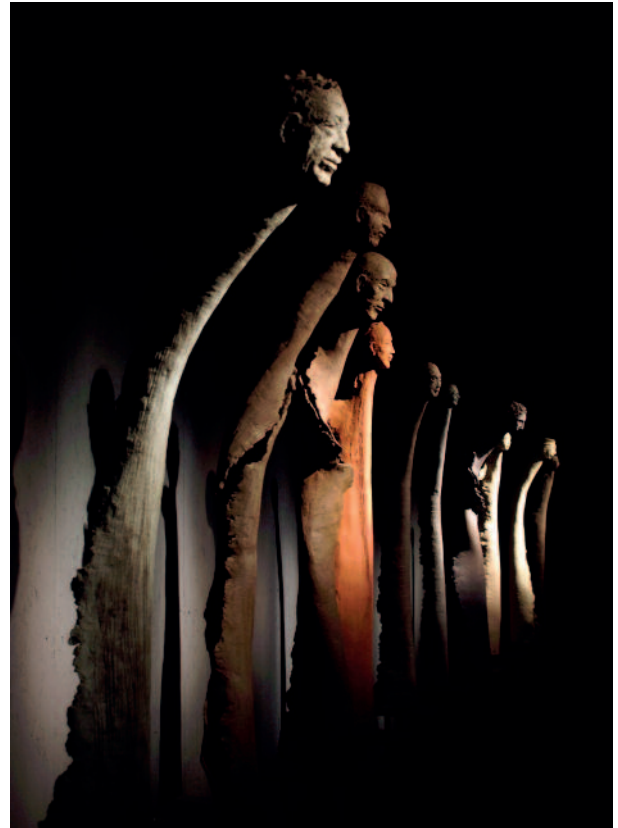

Simone Mayor

www.simonemayor.ch
contact@simonemayor.ch

Switzerland

Simone Mayor's works are sculptures made of bronze, with particular attention given to the quality of the sheen, and sculptures made of terracotta, baked at a very high temperature and then subtly enameled.

Simone Mayor deals mainly with characters, such as angels, pilgrims, social outcasts, women, nuns, etc. She is currently working on a set of portraits of elderly people.

Her works have been shown in various places, among which some churches: in Geneva, in Lausanne (cathedral), or in Strasbourg (St Thomas).

"Angels"

60 - 110 cm, terracotta, 2012

"Tsunami"

7 cm,
terracotta,
2008